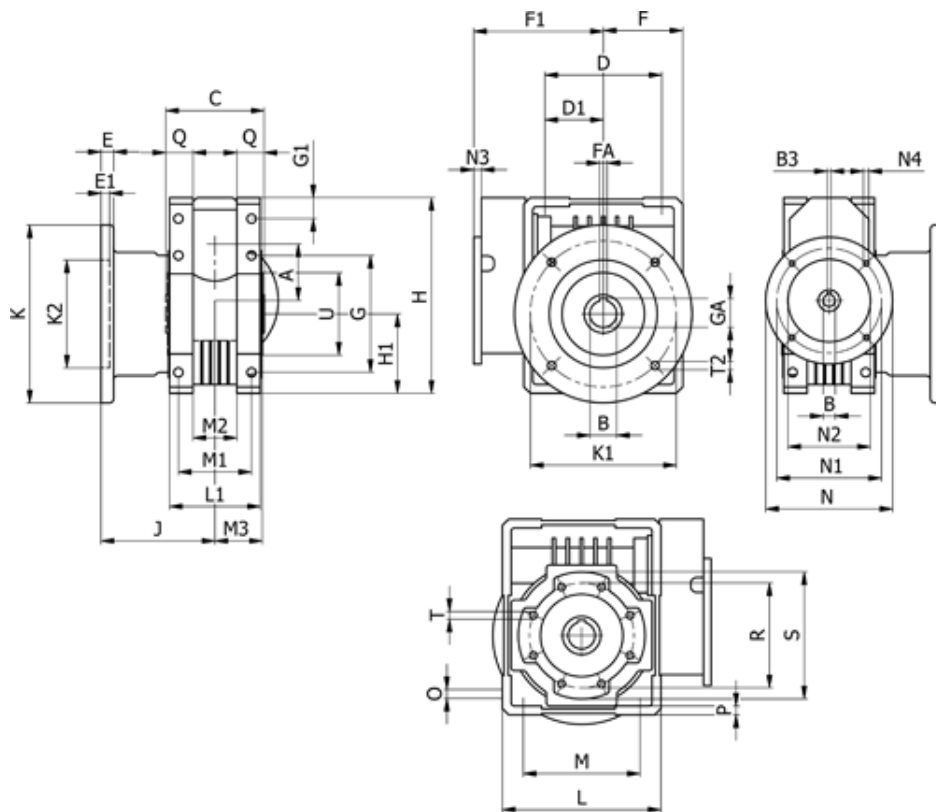

Article number: 3921086300425

Description: Worm gear  
WR 86-UF1-300-71B5, without lubrication

## Measures

|            |           |            |           |            |         |
|------------|-----------|------------|-----------|------------|---------|
| A = 86.90  | E = 15    | H = 245.5  | M = 144   | N4 = M8x10 | U = 110 |
| B = 35     | E1 = 6    | H1 = 100.0 | M1 = 101  | O = 11.5   |         |
| B1 E7 = 14 | F = 100   | J = 151.0  | M2 = 57   | P = 11     |         |
| B2 = 16.3  | F1 = 168  | K = 210    | M3 = 64.5 | Q = 45     |         |
| B3 H9 = 5  | FA = 10   | K1 = 176   | N = 160   | R = 130    |         |
| C = 140    | G = 144   | K2 = 152   | N1 = 130  | S = 150    |         |
| D = 144.0  | G1 = 45.5 | L = 200    | N2 = 110  | T = M10x18 |         |
| D1 = 72.0  | GA = 38.3 | L1 = 125   | N3 = 11.0 | T2 = 12.5  |         |